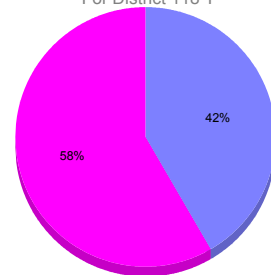

Membership Results 2011-2012

Goal, New, Dropped, Gain/Loss

Comparison of Membership Gain/Loss

Current Year Compared to the Previous Year

Gender Comparison 2010-2011

For District 118 Y

Oct/Nov/Dec
Male Female