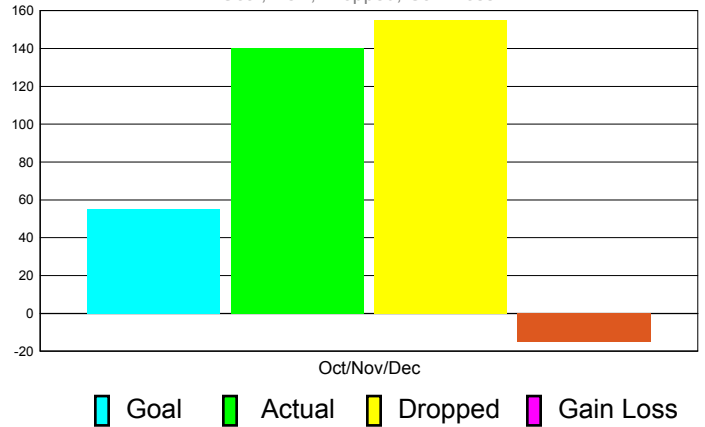

Membership Results 2011-2012

Goal, New, Dropped, Gain/Loss