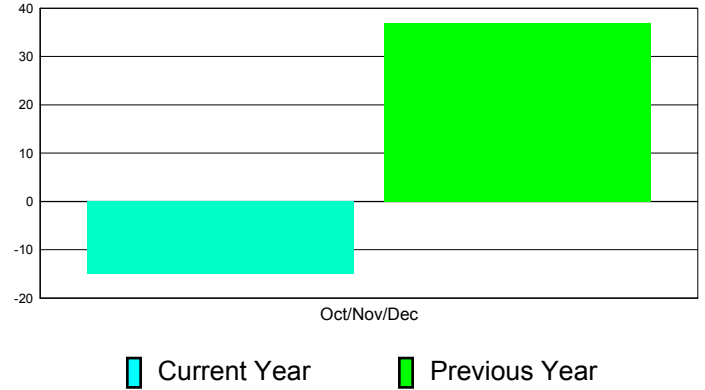

Comparison of Membership Gain/Loss

Current Year Compared to the Previous Year