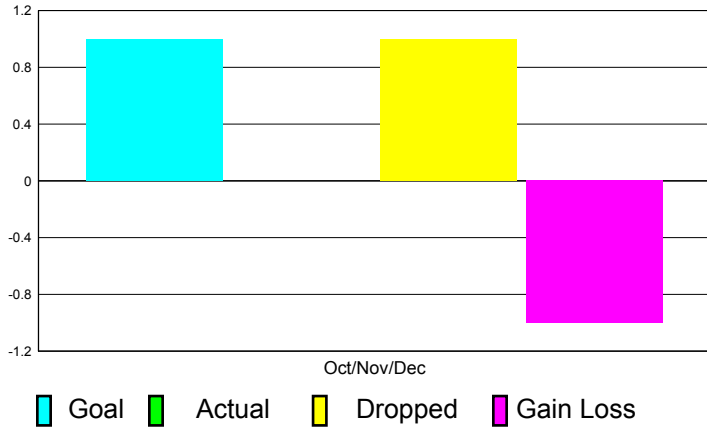

GMT Reports for District (or Undistricted) **District 118 Y**

GMT: HOWARD PATRICK LEE

Location: TURKEY

GMT CA: 4

CLUBS

**Club Results
2011-2012**

**Clubs
2010-2011**

Month	New Club Goal	Actual New Clubs	Actual Dropped Clubs	Gain/Loss of Clubs	Gain/Loss of Clubs
Oct/Nov/Dec	1	0	1	-1	-1
Totals	1	0	1	-1	-1

Club Results 2011-2012

Goal, New, Dropped, Gain/Loss

Comparison of Club Gain/Loss

Current Year Compared to the Previous Year

YTD Status Quo Clubs 2010-2011

Status Quo Clubs Compared to Status Quo Members

MEMBERSHIP